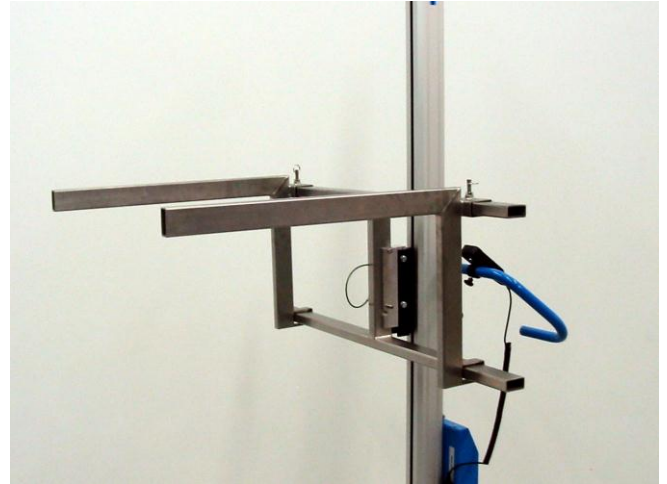

LIFT-O-FLEX® *By* RonI

ADJUSTABLE/FIXED FORKS

Designed for the LIFT-O-FLEX® 20000 and 19000 Series Lifters

Adjustable Forks

Inverted Adjustable Forks

Adjustable Forks w/"V" Block-Open

Adjustable Forks w/"V" Block-Closed

Extended Fixed Forks w/Rotating "V" Block

Fixed Forks w/"V" Block

Custom Fixed Forks for Tote Handling