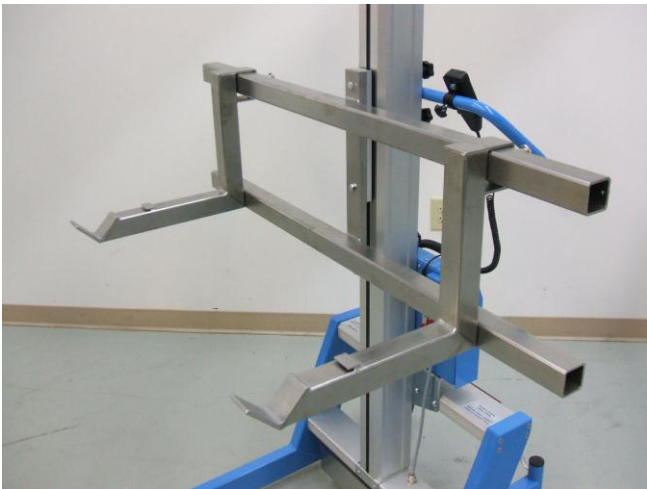

LIFT-O-FLEX® *By* RonI

ADJUSTABLE/FIXED FORKS

Designed for the LIFT-O-FLEX® 20000 and 19000 Series Lifters

Adjustable Forks

Inverted Adjustable Forks

Adjustable Forks w/"V" Block-Open

Adjustable Forks w/"V" Block-Closed

Extended Fixed Forks w/Rotating "V" Block

Fixed Forks w/"V" Block

Custom Fixed Forks for Tote Handling